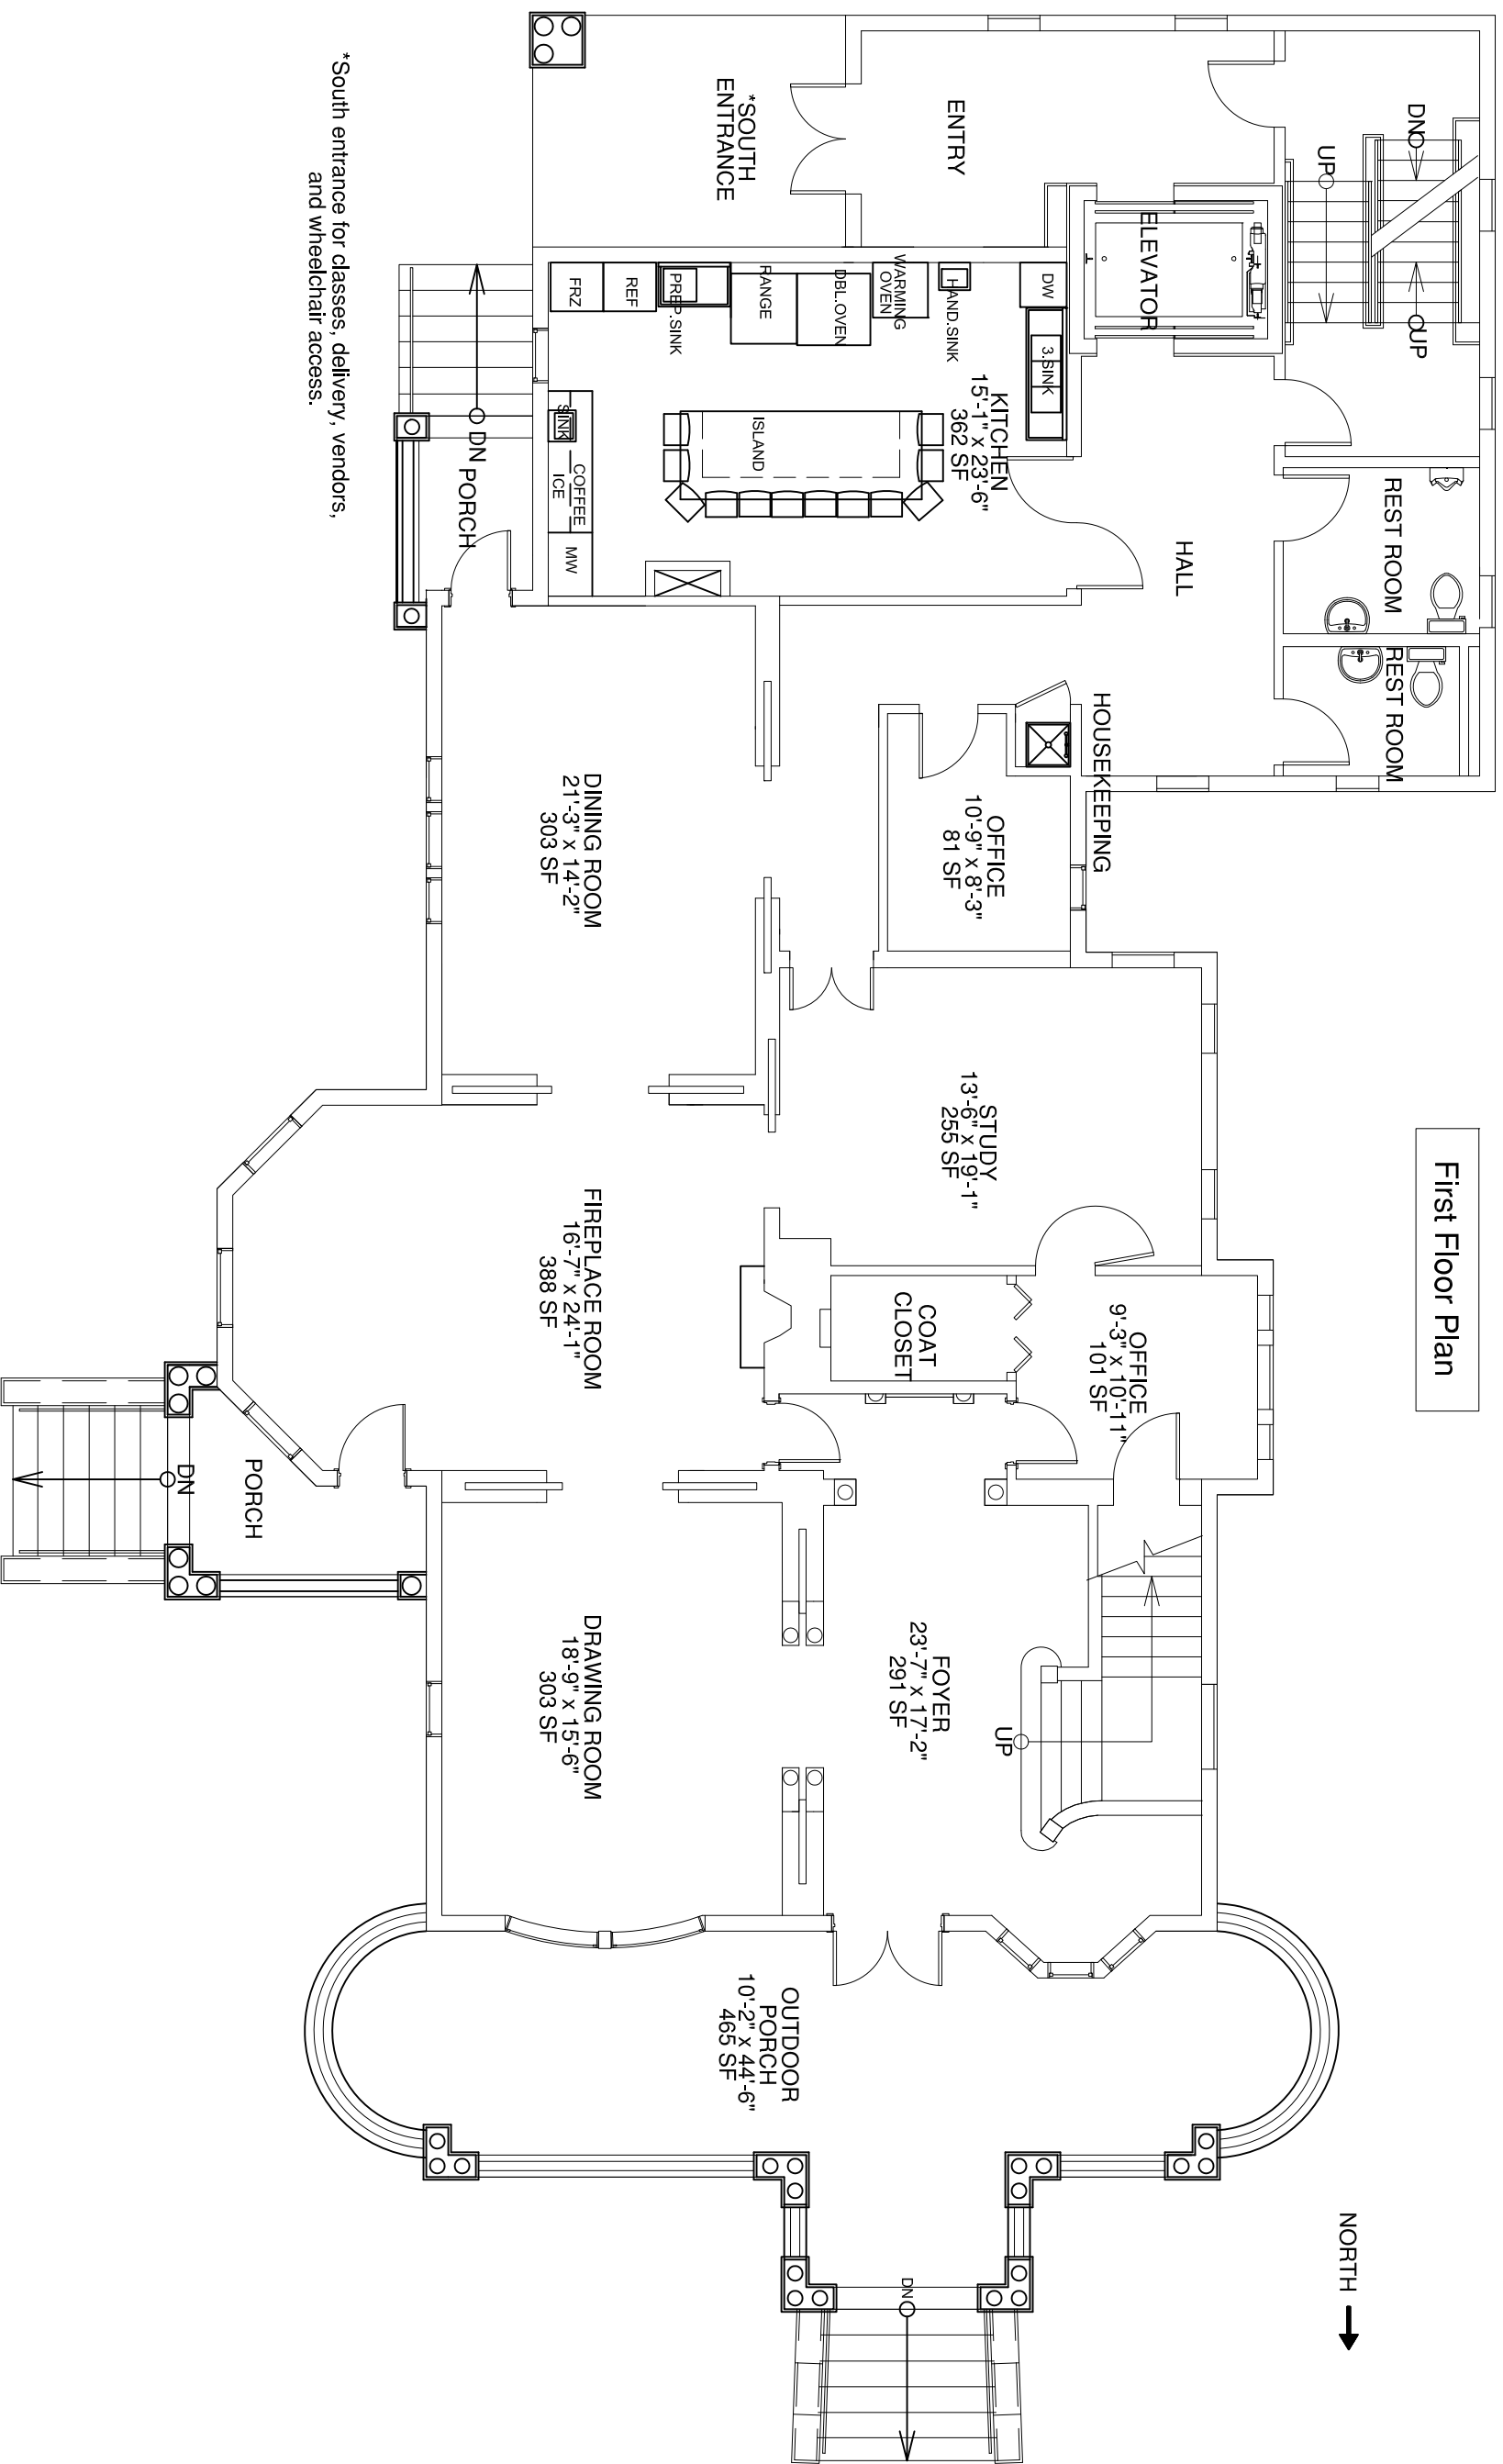

TRASH ENCLOSURE

*South entrance for classes, delivery, vendors, and wheelchair access.

First Floor Plan

WEST MAIN STREET

145 West Main Street
Barrington, Illinois 60010