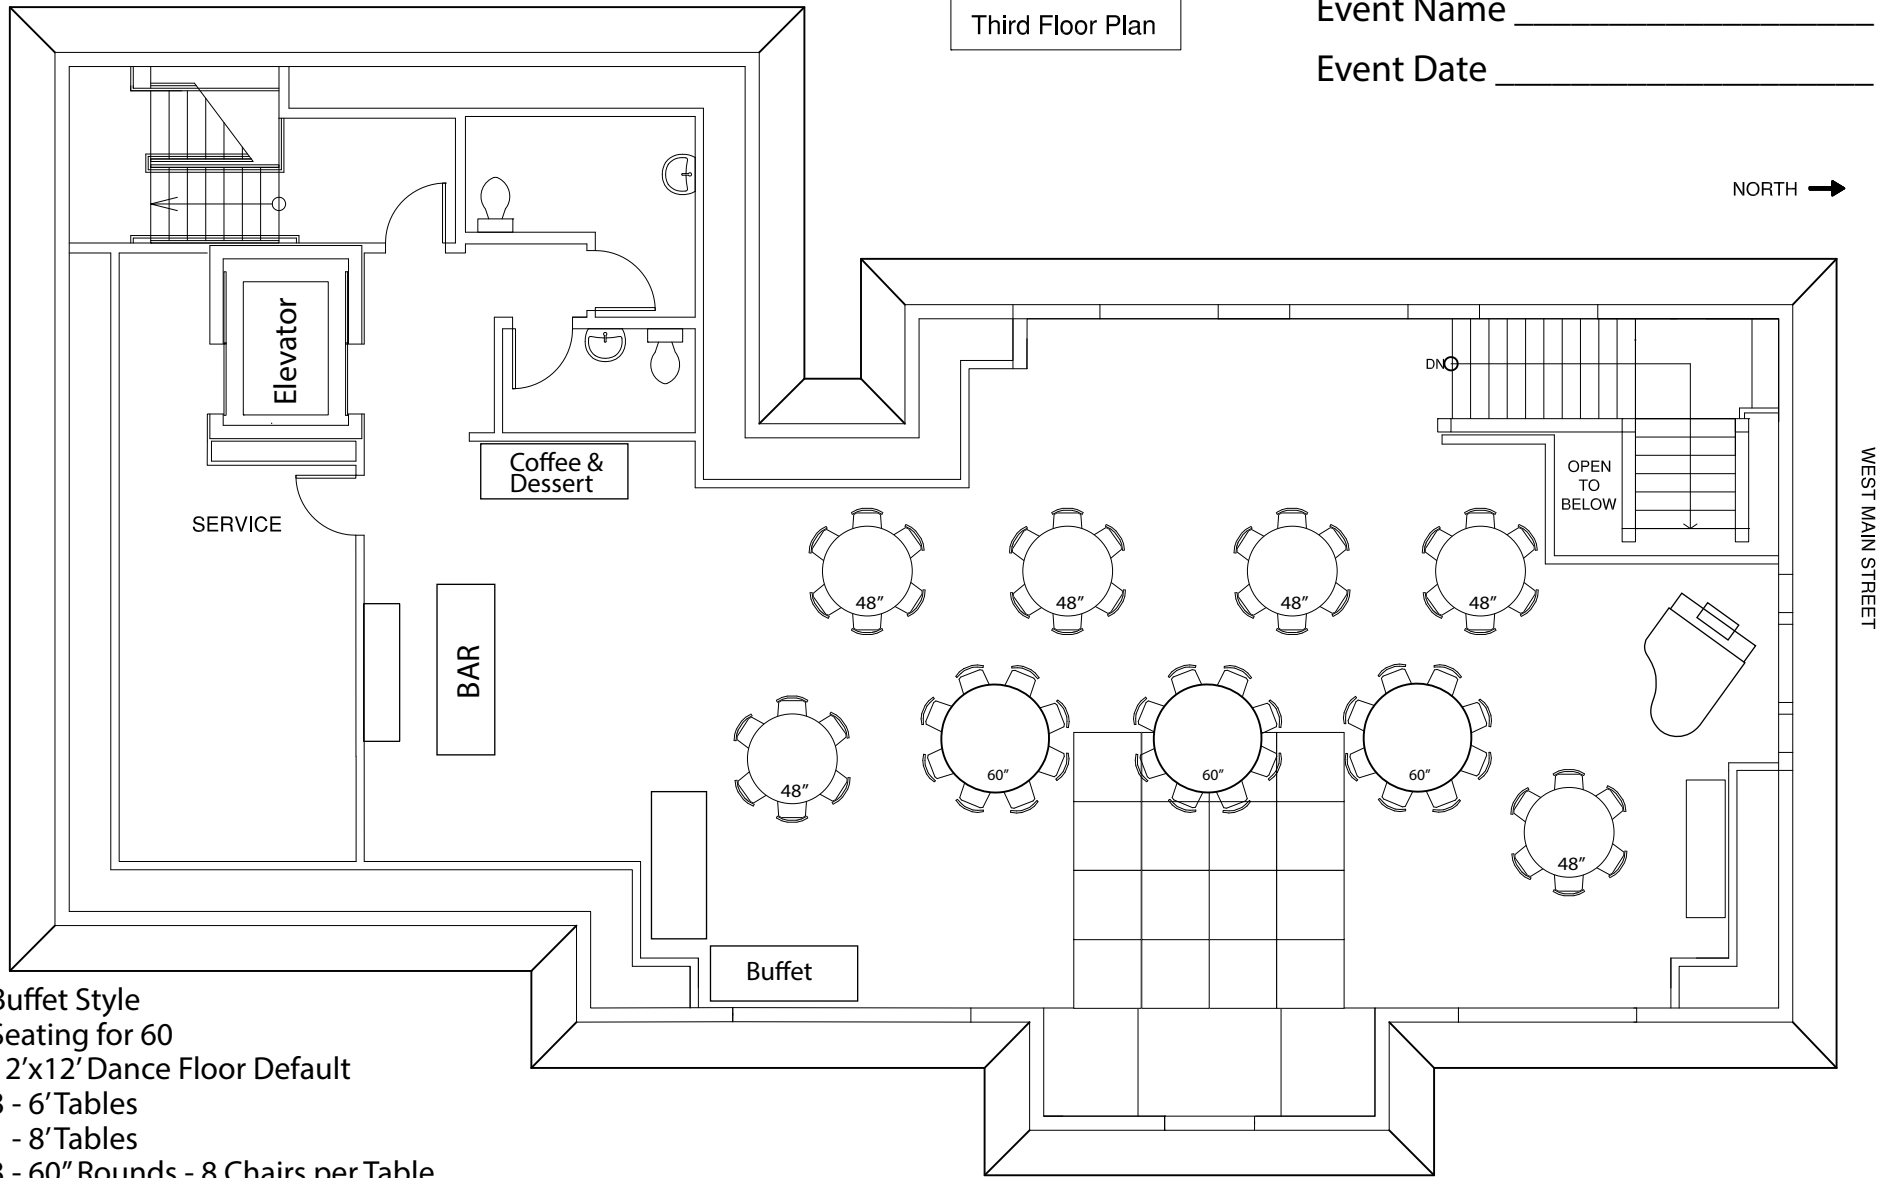

Third Floor Plan

Event Name _____

Event Date _____

NORTH →

- Buffet Style
- Seating for 60
- 12'x12' Dance Floor Default
- 3 - 6' Tables
- 1 - 8' Tables
- 3 - 60" Rounds - 8 Chairs per Table
- 6 - 48" Rounds - 6 Chairs per Table

BARRINGTON'S
WHITE HOUSE
 145 West Main Street
 Barrington Illinois 60010

Number of Seats _____

Tables _____

Size of Dance Floor _____

Size of Stage _____